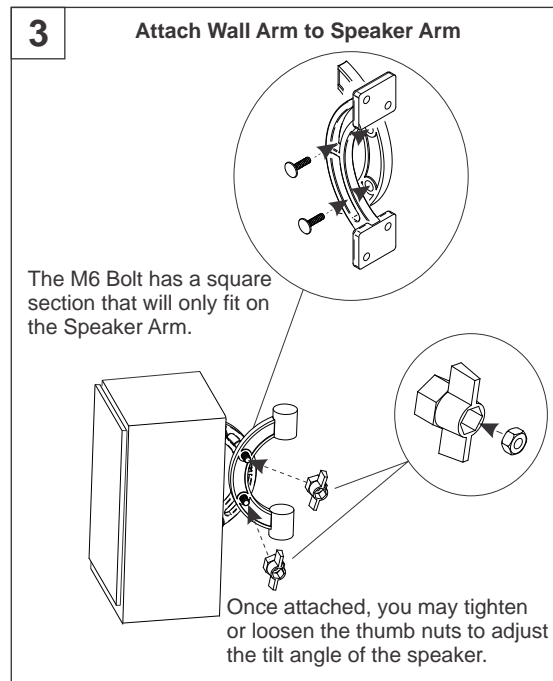

MAX WEIGHT LOAD: 20 LBS (9.07kg)

PINPOINT MOUNTS

AM-10 UNIVERSAL SPEAKER WALL MOUNT

Installation:

WARNING! This mounting bracket is designed to be used with speakers with wood cabinets or other solid material. Insure the speaker cabinet is capable of using this type of bracket and will not exceed the listed weight limit of this bracket.