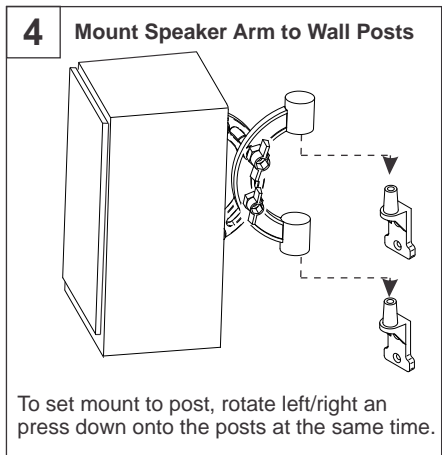

MAX WEIGHT LOAD: 20 LBS (9.07kg)

PINPOINT MOUNTS

AM-10 UNIVERSAL SPEAKER WALL MOUNT

Installation:

WARNING! This mounting bracket is designed to be used with speakers with wood cabinets or other solid material. Insure the speaker cabinet is capable of using this type of bracket and will not exceed the listed weight limit of this bracket.