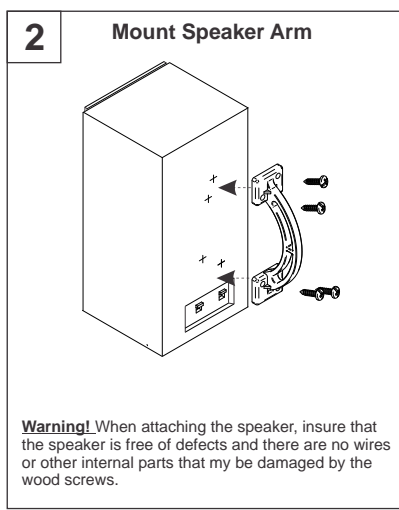

MAX WEIGHT LOAD: 20 LBS (9.07kg)

PINPOINT MOUNTS

AM-10 UNIVERSAL SPEAKER WALL MOUNT

Installation:

WARNING! This mounting bracket is designed to be used with speakers with wood cabinets or other solid material. Insure the speaker cabinet is capable of using this type of bracket and will not exceed the listed weight limit of this bracket.