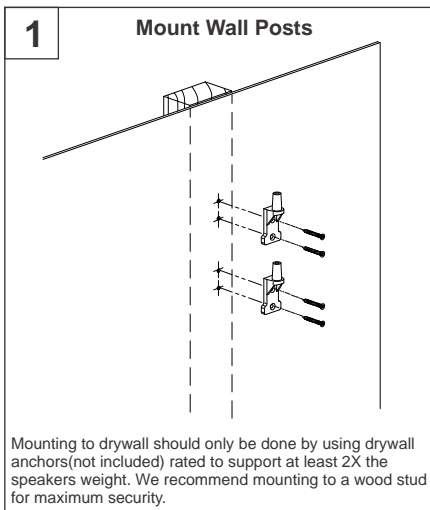

MAX WEIGHT LOAD: 20 LBS (9.07kg)

PINPOINT MOUNTS

AM-10 UNIVERSAL SPEAKER WALL MOUNT

Installation:

WARNING! This mounting bracket is designed to be used with speakers with wood cabinets or other solid material. Insure the speaker cabinet is capable of using this type of bracket and will not exceed the listed weight limit of this bracket.