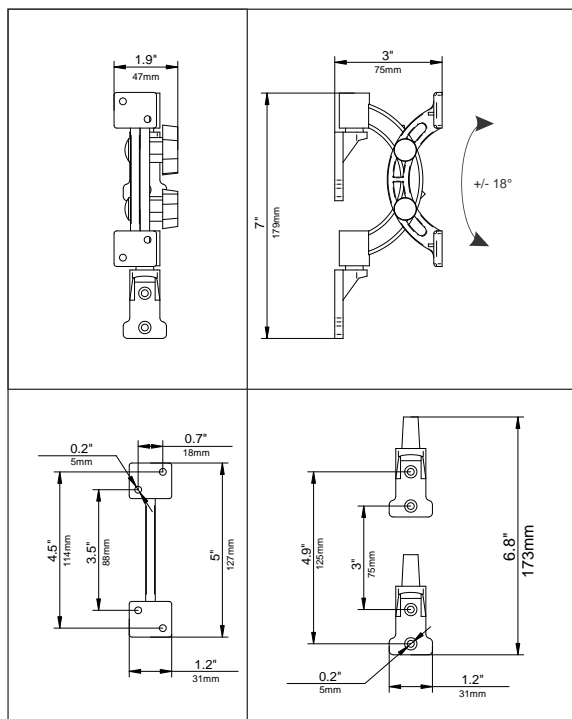

MAX WEIGHT LOAD: 20 LBS (9.07kg)

PINPOINT MOUNTS

AM-10 UNIVERSAL SPEAKER WALL MOUNT

Installation:

WARNING! This mounting bracket is designed to be used with speakers with wood cabinets or other solid material. Insure the speaker cabinet is capable of using this type of bracket and will not exceed the listed weight limit of this bracket.