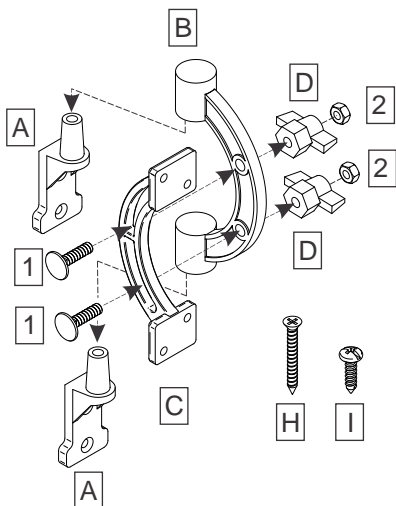

MAX WEIGHT LOAD: 20 LBS (9.07kg)

PINPOINT MOUNTS

AM-10 UNIVERSAL SPEAKER WALL MOUNT

Installation:

WARNING! This mounting bracket is designed to be used with speakers with wood cabinets or other solid material. Insure the speaker cabinet is capable of using this type of bracket and will not exceed the listed weight limit of this bracket.