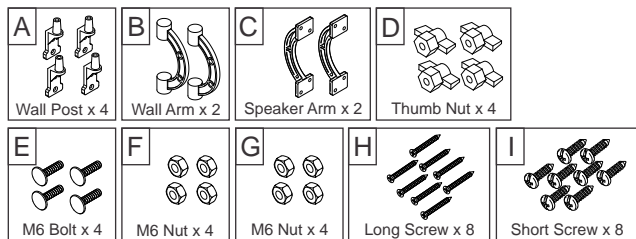

MAX WEIGHT LOAD: 20 LBS (9.07kg)

PINPOINT MOUNTS

AM-10 UNIVERSAL SPEAKER WALL MOUNT

Installation:

WARNING! This mounting bracket is designed to be used with speakers with wood cabinets or other solid material. Insure the speaker cabinet is capable of using this type of bracket and will not exceed the listed weight limit of this bracket.