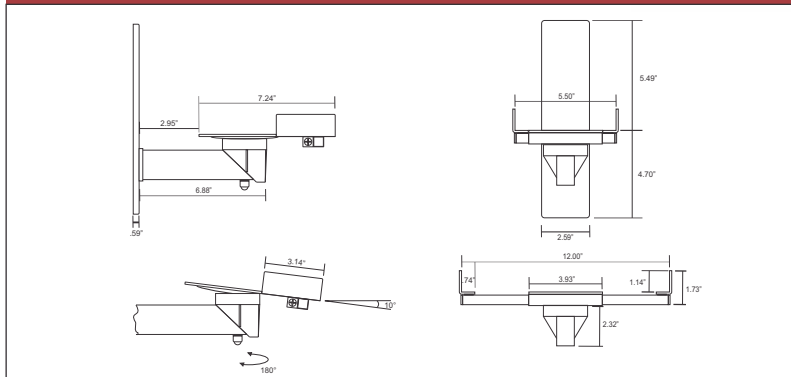

AM41 Tilt - Swivel Bookshelf Speaker Wall Mount

Features:

- Mounts Bookshelf and Monitor speakers
- Adjustable side clamping design for speakers from 5.5" - 12" wide
- Max Weight Load: 50 lbs
- Tilt Angle: $\pm 10^\circ$
- Swivel: $\pm 90^\circ$
- Material: Steel
- Mounts 2 Speakers
- Color: Black

Product Specifications

The AM-41 Side Clamping Bookshelf Speaker Mount is a stylish wall mount that can help you get the best sound out of a bookshelf-style speaker when mounting them to a wall. Recommended for speaker owners who did not receive a factory-supplied mount, have built in amplifiers such as studio monitors or have speakers that do not have a mounting attachment point on the back of the speaker.

This side clamping bookshelf speaker wall mount can be tilted down up to 10 degrees and can swivel 90 degrees left or right. Side clamping design works well with oversized or curved front speakers and can accommodate a speaker that measures 5.5 to 12" wide.

Installation times are greatly reduced thanks to the Keyhole Slotted mounting plate that allows for fast leveling and the ability to install the speaker onto the mount before attaching the mount to the wall. Large lag type bolts insure a strong solid connection to the wall and high weight handling up to 50 lbs.