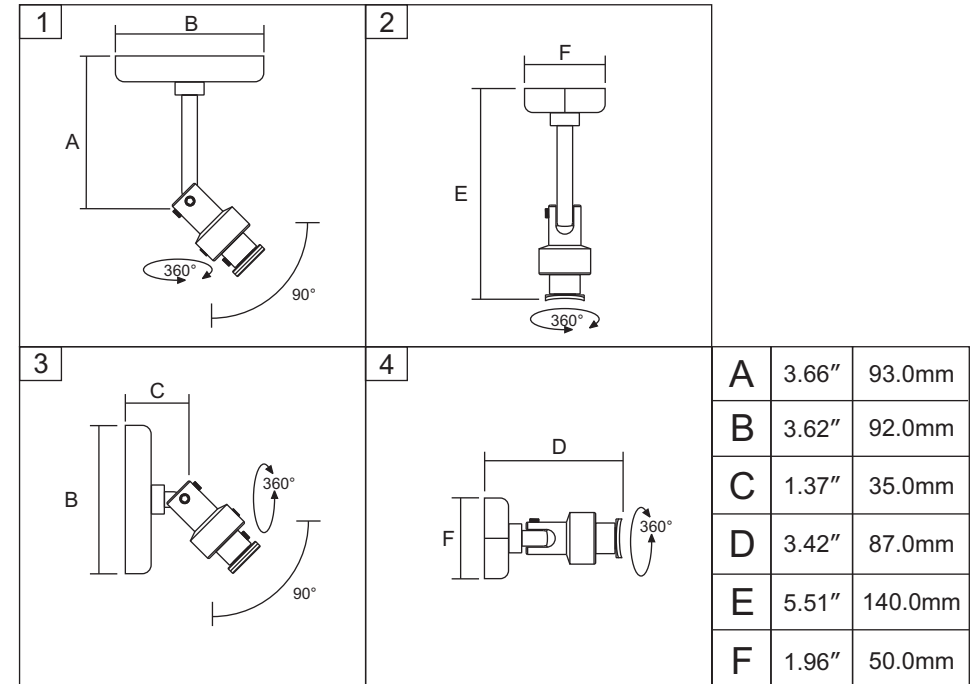

Model	Max Weight
AM-20	12 lbs.

1&2 = Ceiling Mount Configuration
3&4 = Wall Mount Configuration

Electrical Box Mounting

1&2 = Ceiling Mount Configuration
3&4 = Wall Mount Configuration

Standard Mounting