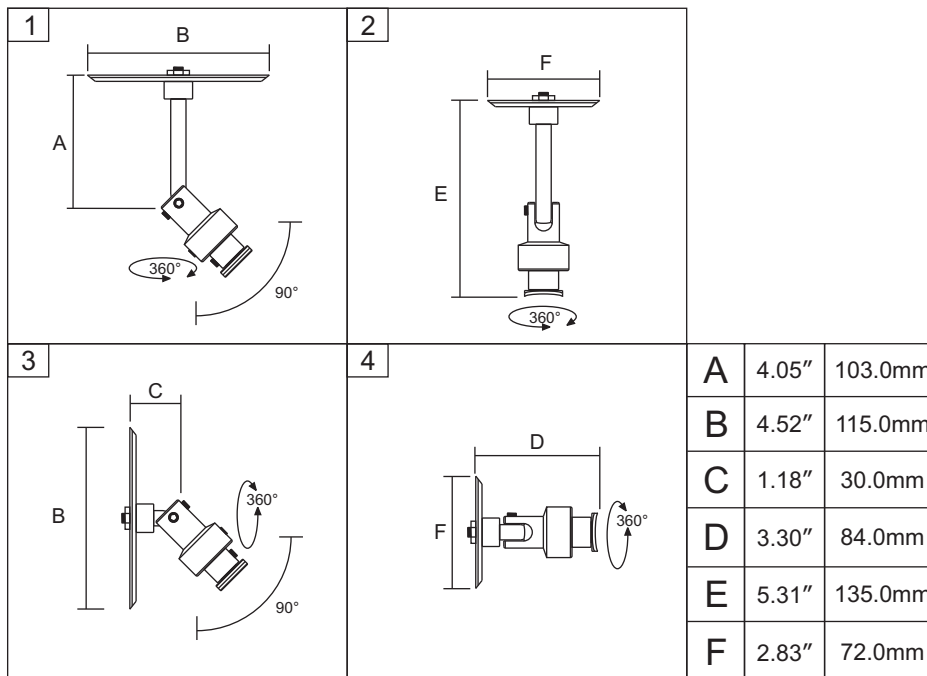

Model	Max Weight
AM-20	12 lbs.

1&2 = Ceiling Mount Configuration
3&4 = Wall Mount Configuration

Electrical Box Mounting

1&2 = Ceiling Mount Configuration
3&4 = Wall Mount Configuration

Standard Mounting